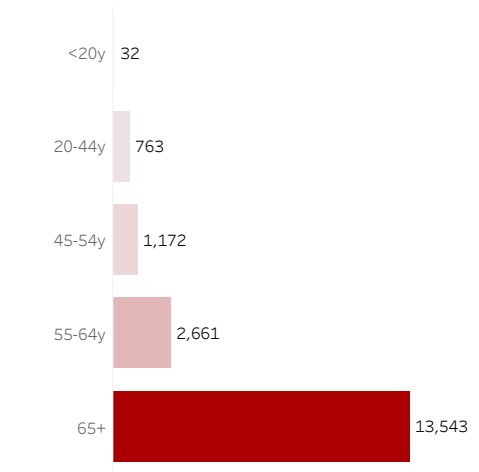

COVID-19 Deaths (total)

18,171

New COVID-19 Deaths Reported Today

1

Hover over the icon to get more information on the data in this dashboard.

COVID-19 Deaths by County

Data will not be shown for counties with fewer than three deaths.

© Mapbox © OSM

COVID-19 Deaths by Date of Death

Recent deaths may not be reported yet. Cases missing the date of death are excluded from the graph above, but are included in all other numbers.

COVID-19 Deaths by Gender

COVID-19 Deaths by Age Group

COVID-19 Deaths by Race/Ethnicity

Date Updated: 7/25/2021